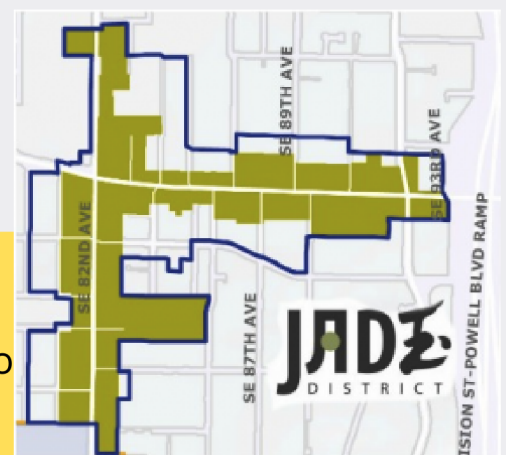

Serving Ages  
2 to 5 years old!  
Certified Family  
Care

**50% OFF  
ENROLLMENT FEE**

971-350-9313

SolidFoundation.info

\*\*Blocks Away From Portland Community College on 82nd\*\*

The district runs along SE 82nd Ave between SE Harrison St to Iston St-Powell Blvd Ramp